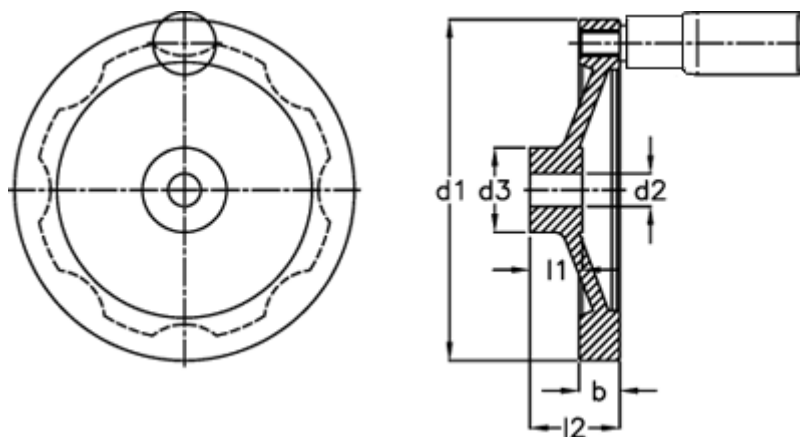

# Data Sheet

Article number: 201118334

Description: E+G Handwheel  
GN 323-200-B20-R

## Measures

b = 20.5

d1 = 200

d2 H7 = 20

d3 = 45

Handle = 25

l1 = 24

l2 = 45